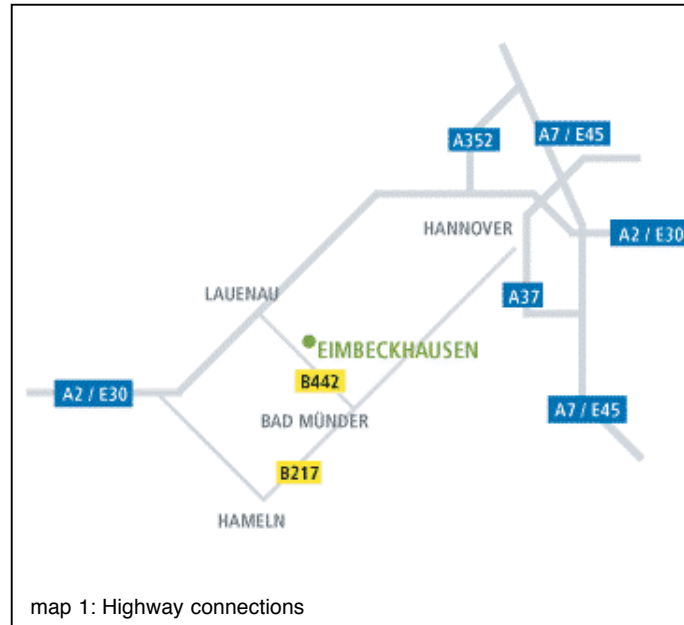

Wilkhahn

Map directions

Wilkhahn
Wilkening + Hahne GmbH + Co
Fritz-Hahne-Straße 8
D-31848 Bad Münder
Germany
Phone: ++49 (5042) 999-0
Fax: ++49 (5042) 999-226
E-mail: info@wilkhahn.de

How to get to Wilkhahn Germany (Eimbeckhausen)

By car

Wilkhahn is located some 35 minutes by car from downtown Hanover: If you come on the A2 motorway from the north (from Hanover) or from the south (from Dortmund), take the exit 'Lauenau'. Then take the B 442 towards Hameln/Bad Münder. After approx. 7 km you will arrive in Eimbeckhausen and be able to see the plant on the right-hand side on a level with the town sign. Take a right turn just before the AVIA petrol station and follow the signs to Wilkhahn. You will find the visitors' car park on the right-hand side, just outside Reception.