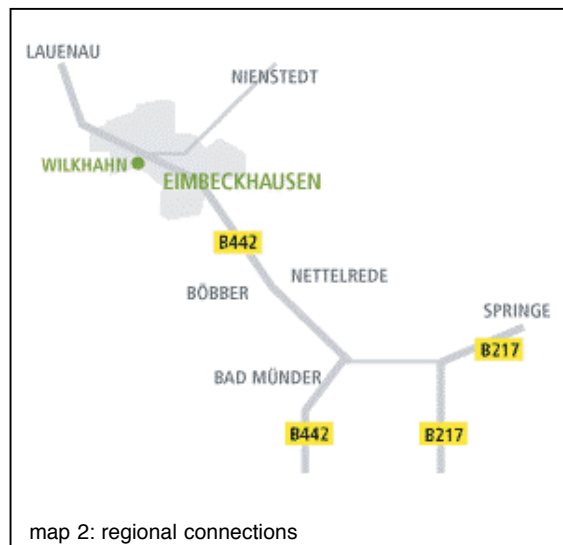

## How to get to Wilkhahn Germany (Eimbeckhausen)

### By car

Wilkhahn is located some 35 minutes by car from downtown Hanover: If you come on the A2 motorway from the north (from Hanover) or from the south (from Dortmund), take the exit 'Lauenau'. Then take the B 442 towards Hameln/Bad Münder. After approx. 7 km you will arrive in Eimbeckhausen and be able to see the plant on the right-hand side on a level with the town sign. Take a right turn just before the AVIA petrol station and follow the signs to Wilkhahn. You will find the visitors' car park on the right-hand side, just outside Reception.

map 2: regional connections

map 3: Eimbeckhausen

### By plane

It takes about 30 minutes by car to Wilkhahn from the international airport Hanover-Langenhagen.